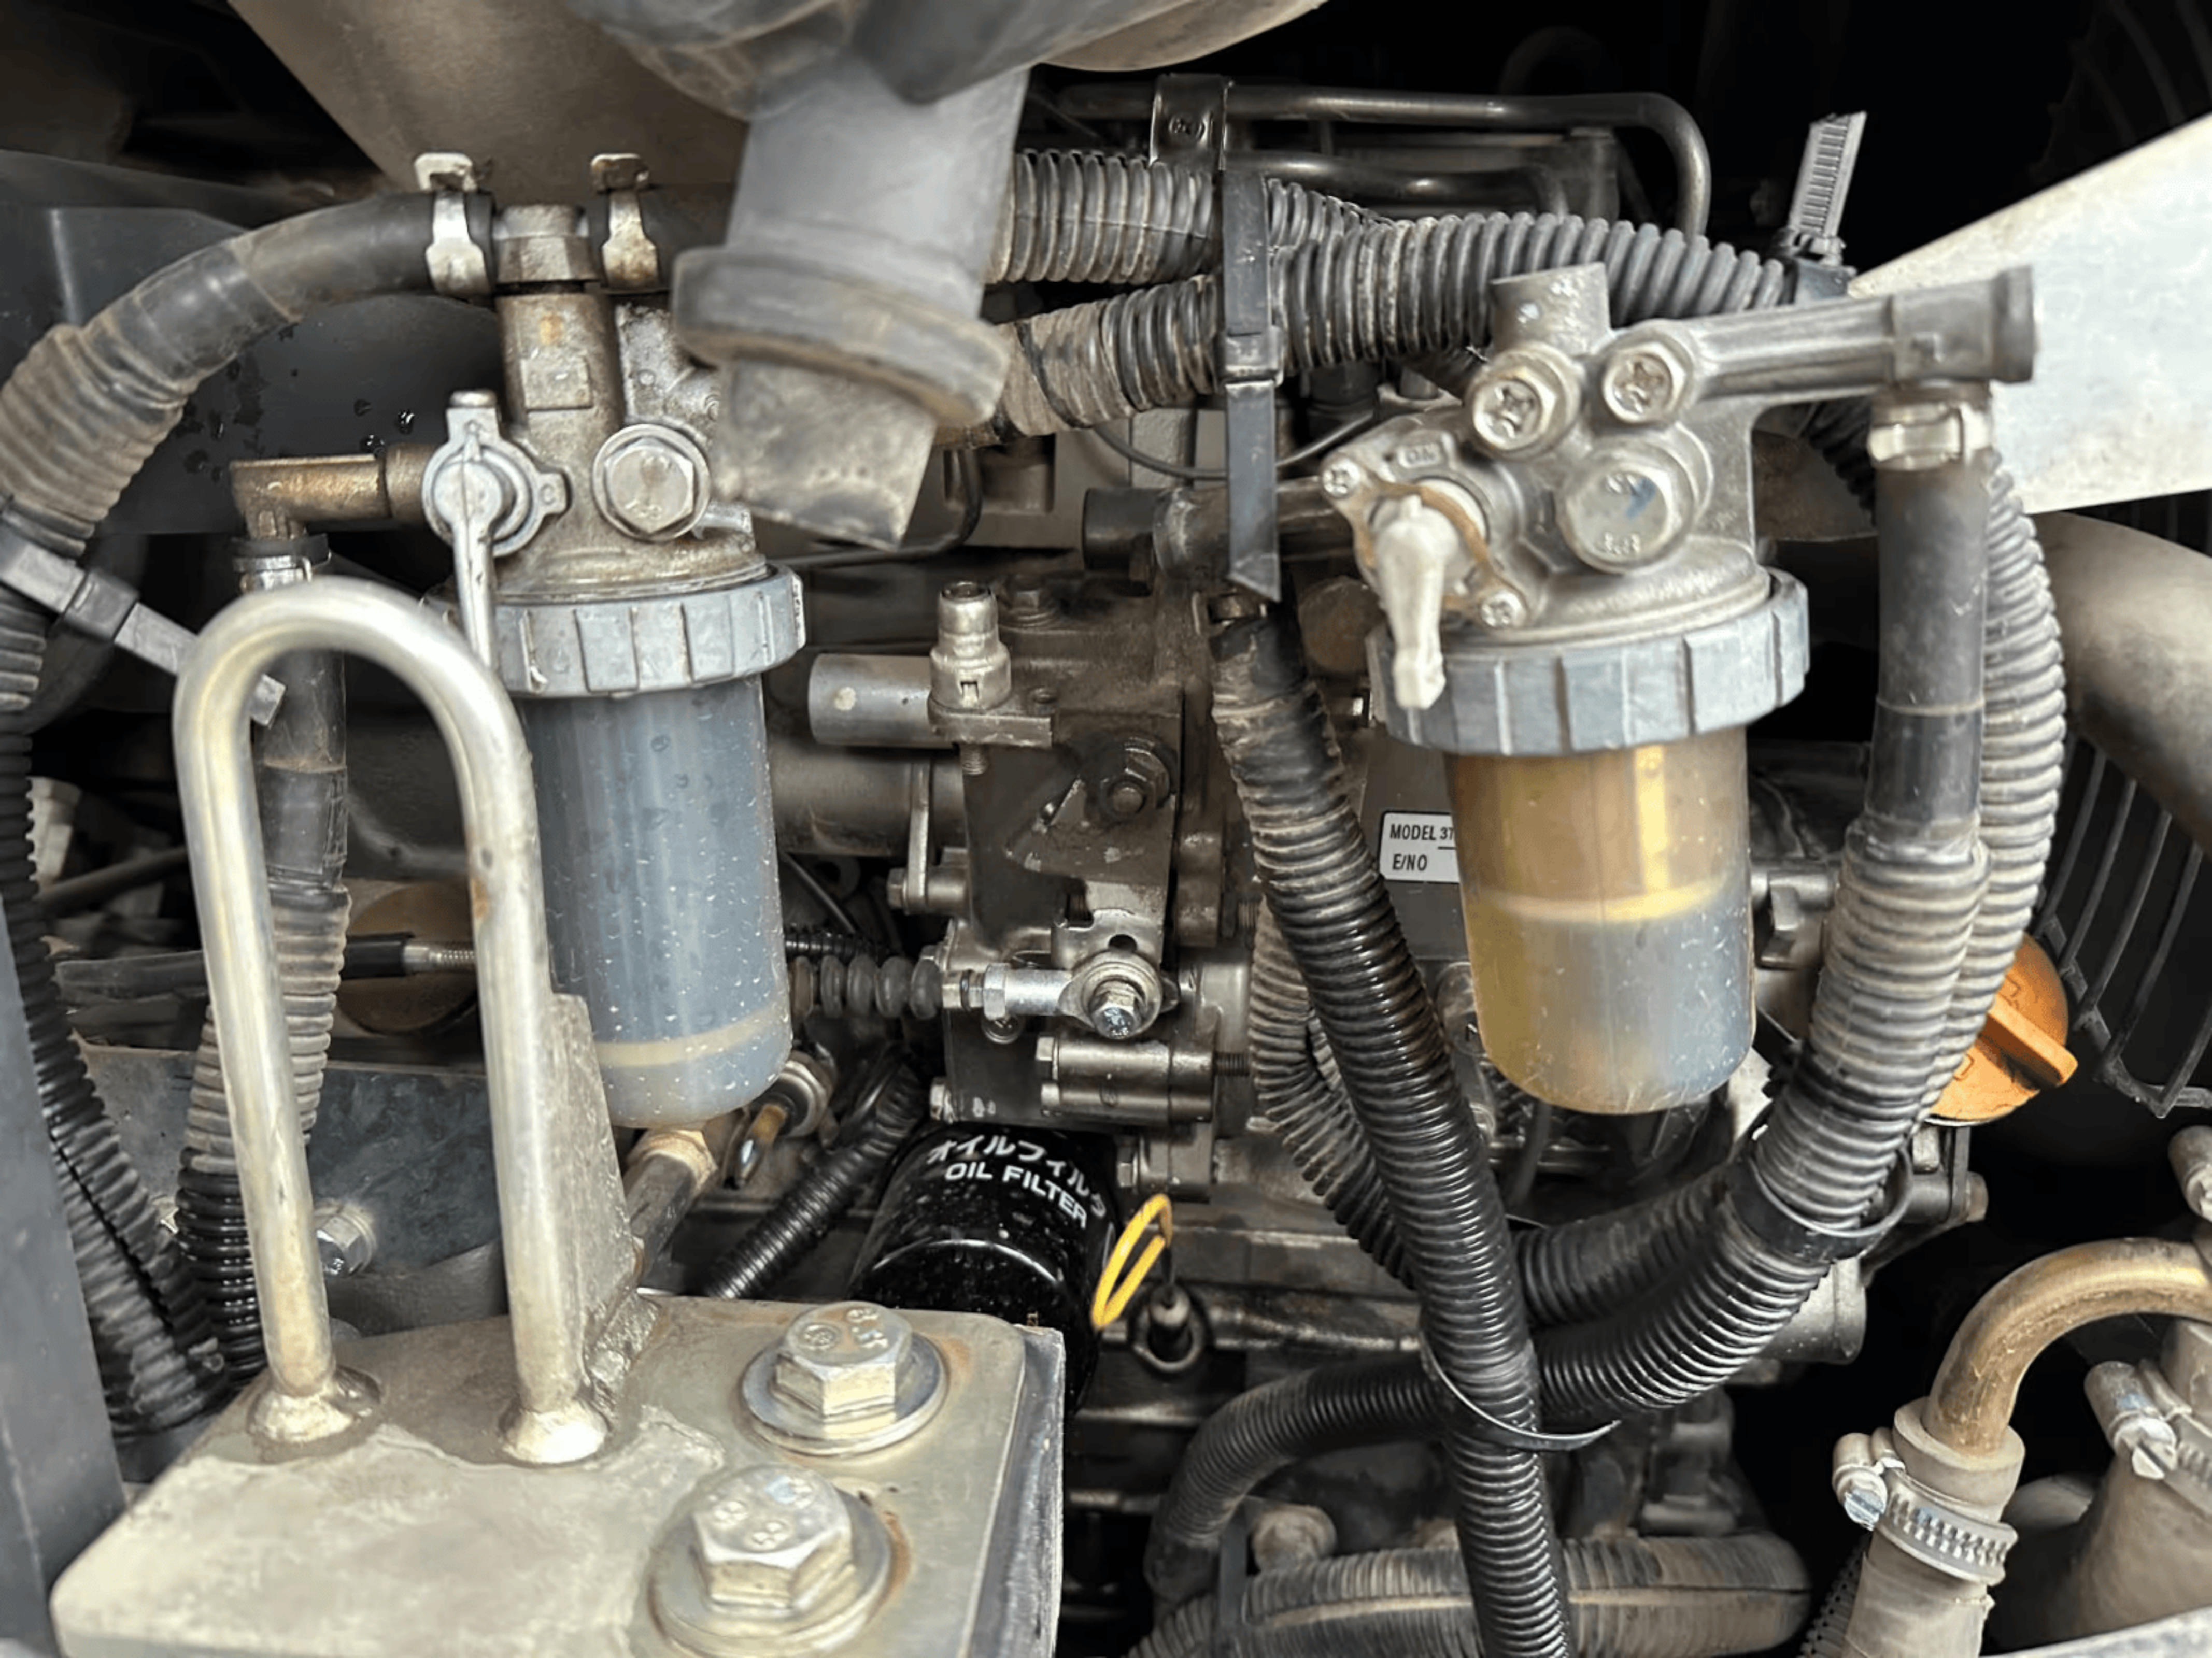

MODEL 37

E/NO

オイルフィルター
OIL FILTER